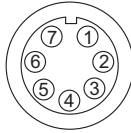

7 pins Binder 712 female connector pinout external view

EXT Connector	
1	CAN+
2	GND
3	+Vb
4	CAN-
5	Vbext
6	GND
7	Mic+