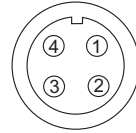

4 pins Binder 712 female connector pinout external view

GPS Connector	
1	CAN+
2	GND
3	+Vb
4	CAN-