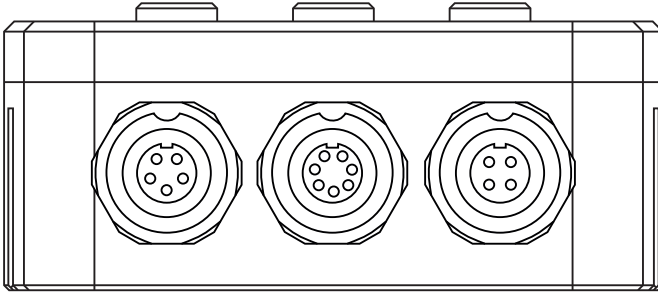

Bullet Cam Connector	
1	LVDS+
2	GND
3	+Vbullet
4	Serial I/O
5	LVDS-

EXT Connector	
1	CAN+
2	GND
3	+Vb
4	CAN-
5	Vbext
6	GND
7	Mic+

GPS Connector	
1	CAN+
2	GND
3	+Vb
4	CAN-