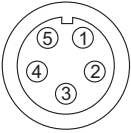

5 pins Binder 712 female connector pinout external view

Bullet Cam Connector	
1	LVDS+
2	GND
3	+Vbullet
4	Serial I/O
5	LVDS-